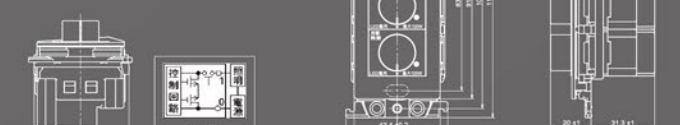

埋入式調光開關

WTGF57016CW
WTGF57016HK
WTGF57016B

WTGF57111H
WTGF57121H

WTGF57026CW
WTGF57026HK
WTGF57026B

WTGF57112H
WTGF57122H

WTGF57626CW
WTGF57626H
WTGF57626B

WNF5711H
WNF5712H