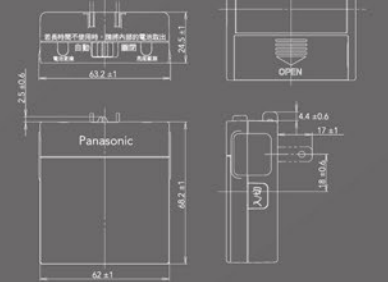

WTGF4510H

埋入式氣氛開關C

WTGF57625H
WTGF576282H

埋入式電子延遲熄燈開關B、埋入式洗手間通風開關

WTGF5171H
WTGF5171B
WTGF51712H
WTGF51712B

WTGF5173H
WTGF5173B
WTGF51732H
WTGF51732B

家庭保安燈

WTGF4088H