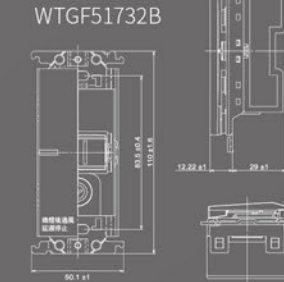

WTGF4510H

埋入式氣氛開關C

WTGF57625H
WTGF576282H

埋入式電子延遲熄燈開關B、埋入式洗手間通風開關

WTGF5171H
WTGF5171B
WTGF51712H
WTGF51712B

WTGF5173H
WTGF5173B
WTGF51732H
WTGF51732B

家庭保安燈

WTGF4088H