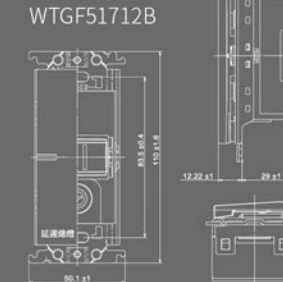

WTGF4510H

埋入式氣氛開關C

WTGF57625H
WTGF576282H

埋入式電子延遲熄燈開關B、埋入式洗手間通風開關

WTGF5171H
WTGF5171B
WTGF51712H
WTGF51712B

WTGF5173H
WTGF5173B
WTGF51732H
WTGF51732B

家庭保安燈

WTGF4088H