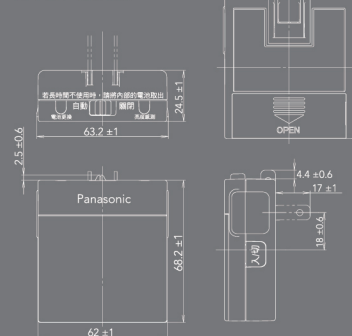

WTGF57625H
WTGF576282H

埋入式電子延遲熄燈開關B、埋入式洗手間通風開關

WTGF5171H
WTGF5171B
WTGF51712H
WTGF51712B

WTGF5173H
WTGF5173B
WTGF51732H
WTGF51732B

家庭保安燈

WTGF4088H

埋入式調光開關

WTGF57016CW
WTGF57016HK
WTGF57016B