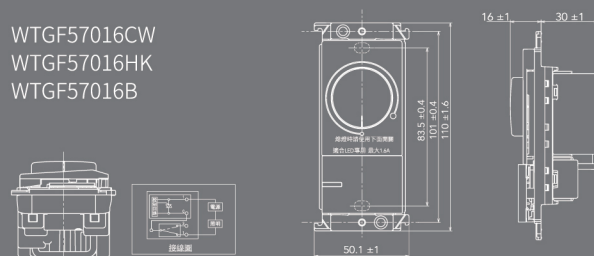

WTGF57625H
WTGF576282H

埋入式電子延遲熄燈開關B、埋入式洗手間通風開關

WTGF5171H
WTGF5171B
WTGF51712H
WTGF51712B

WTGF5173H
WTGF5173B
WTGF51732H
WTGF51732B

家庭保安燈

WTGF4088H

埋入式調光開關

WTGF57016CW
WTGF57016HK
WTGF57016B