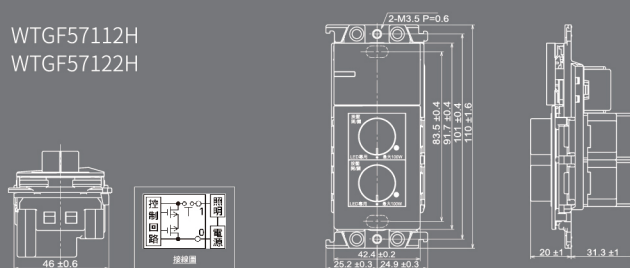

WNF5711H
WNF5712H