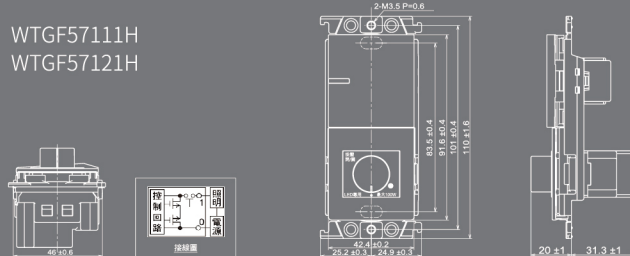

WTGF57112H
WTGF57122H

WTGF57111H
WTGF57121H